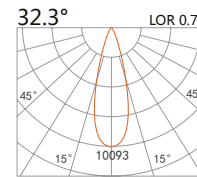

Recessed Accent Light PICTOR Adjustable

white grey black

223 348

LED Power	Colour Temp	Luminous
24W	2700/3000K 4000/5000K	2262lm 2262lm

LIGHT DISTRIBUTION For 3000k

↻ 295x105(Cut out)

223 349

LED Power	Colour Temp	Luminous
39W	2700/3000K 4000/5000K	4275lm 4578lm

223 350

LED Power	Colour Temp	Luminous
54W	2700/3000K 4000/5000K	6261lm 6261lm

LIGHT DISTRIBUTION For 3000k

↻ 295x105(Cut out)