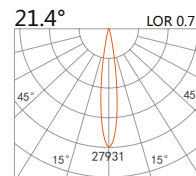

Recessed Accent Light PICTOR Adjustable

white grey black

223 348

LED Power	Colour Temp	Luminous
24W	2700/3000K 4000/5000K	2262lm 2262lm

LIGHT DISTRIBUTION For 3000k

↻ 295x105(Cut out)

223 349

LED Power	Colour Temp	Luminous
39W	2700/3000K 4000/5000K	4275lm 4578lm

223 350

LED Power	Colour Temp	Luminous
54W	2700/3000K 4000/5000K	6261lm 6261lm

LIGHT DISTRIBUTION For 3000k

↻ 295x105(Cut out)