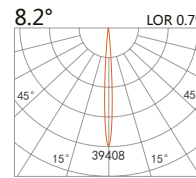

Recessed Accent Light PICTOR Adjustable

white grey black

223 348

LED Power	Colour Temp	Luminous
24W	2700/3000K 4000/5000K	2262lm 2262lm

LIGHT DISTRIBUTION For 3000k

↻ 295x105(Cut out)

223 349

LED Power	Colour Temp	Luminous
39W	2700/3000K 4000/5000K	4275lm 4578lm

223 350

LED Power	Colour Temp	Luminous
54W	2700/3000K 4000/5000K	6261lm 6261lm

LIGHT DISTRIBUTION For 3000k

↻ 295x105(Cut out)