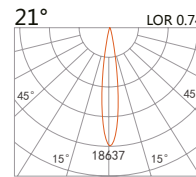

Recessed Accent Light PICTOR Adjustable

white grey black

223 348

LED Power	Colour Temp	Luminous
24W	2700/3000K 4000/5000K	2262lm 2262lm

LIGHT DISTRIBUTION For 3000k

↻ 295x105(Cut out)

223 349

LED Power	Colour Temp	Luminous
39W	2700/3000K 4000/5000K	4275lm 4578lm

223 350

LED Power	Colour Temp	Luminous
54W	2700/3000K 4000/5000K	6261lm 6261lm

LIGHT DISTRIBUTION For 3000k

↻ 295x105(Cut out)