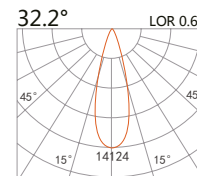

Recessed Accent Light PICTOR Adjustable

white grey black

223 348

LED Power	Colour Temp	Luminous
24W	2700/3000K 4000/5000K	2262lm 2262lm

LIGHT DISTRIBUTION For 3000k

↻ 295x105(Cut out)

223 349

LED Power	Colour Temp	Luminous
39W	2700/3000K 4000/5000K	4275lm 4578lm

223 350

LED Power	Colour Temp	Luminous
54W	2700/3000K 4000/5000K	6261lm 6261lm

LIGHT DISTRIBUTION For 3000k

↻ 295x105(Cut out)