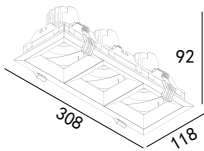

Recessed Accent Light PICTOR Adjustable

white grey black

223 348

LED Power	Colour Temp	Luminous
24W	2700/3000K 4000/5000K	2262lm 2262lm

LIGHT DISTRIBUTION For 3000k

↻ 295x105(Cut out)

223 349

LED Power	Colour Temp	Luminous
39W	2700/3000K 4000/5000K	4275lm 4578lm

223 350

LED Power	Colour Temp	Luminous
54W	2700/3000K 4000/5000K	6261lm 6261lm

LIGHT DISTRIBUTION For 3000k

↻ 295x105(Cut out)