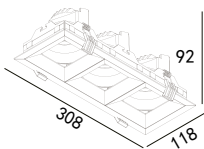

Recessed Accent Light PICTOR Adjustable

white grey black

223 348

LED Power	Colour Temp	Luminous
24W	2700/3000K 4000/5000K	2262lm 2262lm

LIGHT DISTRIBUTION For 3000k

↻ 295x105(Cut out)

223 349

LED Power	Colour Temp	Luminous
39W	2700/3000K 4000/5000K	4275lm 4578lm